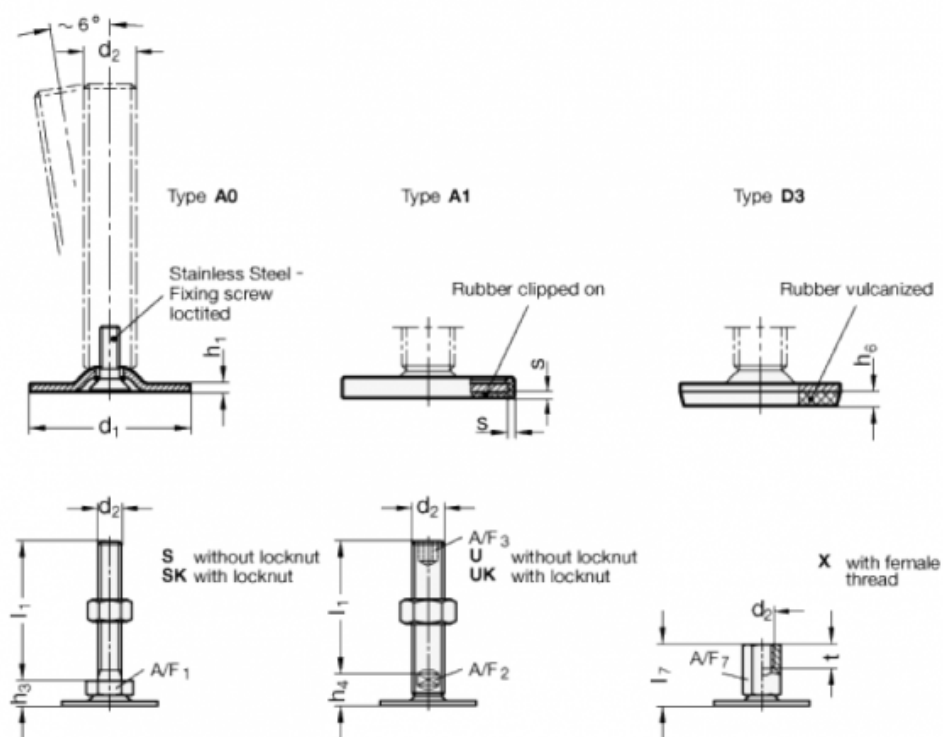

Data Sheet

Article number: 204080M16150A0U

Description: E+G levelling foot
GN 40-80-M16-150-A0-U

Note: U Without nut, Hexagon socket at the top, Wrench flat at the bottom

Measures

A/F2 = 12
A/F3 = 8
d1 = 80
d2 = M16
h1 = 3
h4 = 18
h6 =
l1 = 150